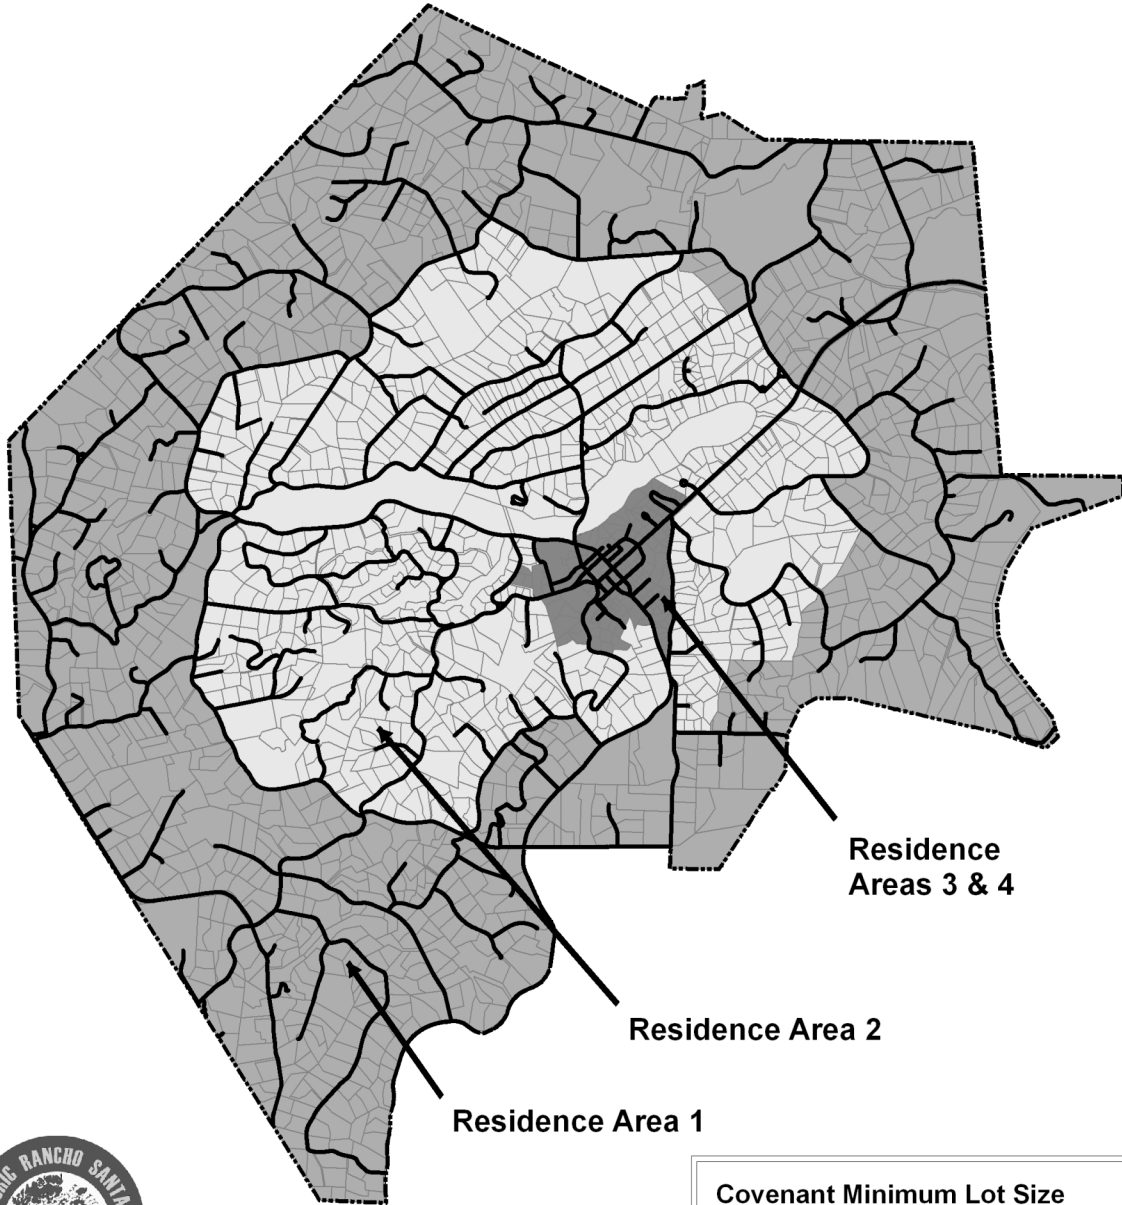

Rancho Santa Fe Covenant Area Minimum Lot Size Map for Subdivisions and Boundary Adjustments

Residence
Areas 3 & 4

Residence Area 2

Residence Area 1

November 1, 2007

Covenant Minimum Lot Size	
	Residence Area 1 (2.86 net acres)
	Residence Area 2 (2.00 net acres)
	Residence Areas 3 & 4 (variable)